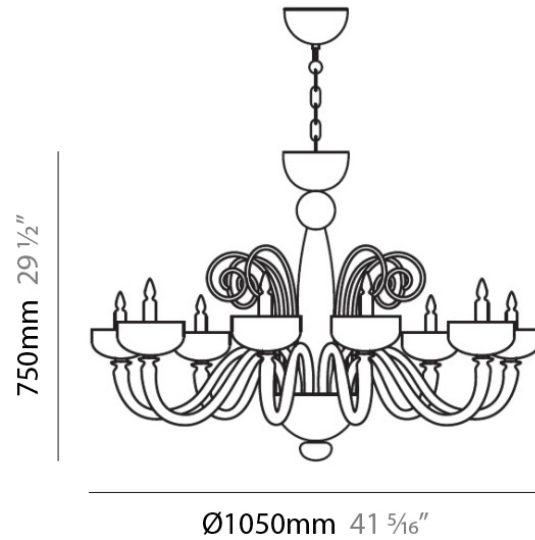

BRERA SUSPENSION

D81269

GENERAL

Series: Brera
Brand: Panzeri
Division: Design
Mounting Type: Suspension
Mounting Location: Ceiling
Subcategory: Chandelier

PHYSICAL

Shape: Abstract
Diameter (mm): 1050
Diameter (in): 41 ⁵/₁₆
Height (mm): 750
Height (in): 29 ¹/₂
Light Distribution: Omnidirectional
Weight (kg): 13.6
Weight (lbs): 30
Diffuser: Red Blown Glass
Fixture Material: Glass

ELECTRICAL

Number of Lamps: 8
Lamp Type: LED Retrofit
Lamp Shape: T4
Bulb Included: Bulb Not Included
Total Output Wattage (W): 24
Max. Wattage Per Lamp (W): 3
Lamp Base: G9
Input Voltage (V): 120

LED

OPTICAL

RATINGS AND CERTIFICATIONS

Certified By: CSA Certified to UL and CSA Standards
IP rating: IP20